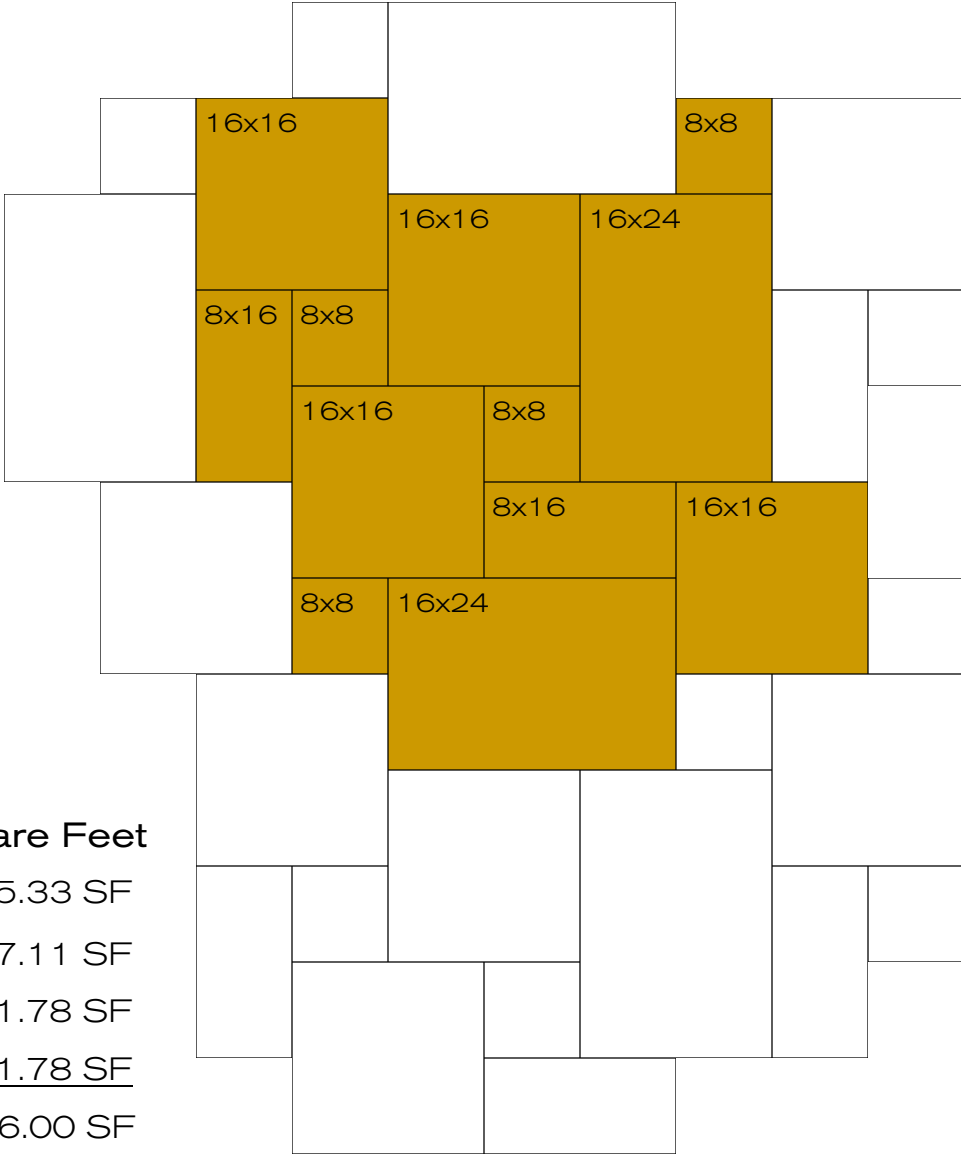

“Versailles” Pattern

This pattern is used when a random appearance is desired. The beautiful arrangement uses four sizes of stone and lends itself to either formal or informal settings.

United Tile stocks the following stones that can be used to create this pattern:

- Limestone
 - Blue Limestone
- Travertine
 - Calais Stone
 - Pewter Blend
 - Ruggiato Stone

ORDERING ASSISTANCE

Size	% of order	Pieces	Square Feet
16 x 24	33.3%	2	5.33 SF
16 x 16	44.4%	4	7.11 SF
8 x 16	11.1%	2	1.78 SF
8 x 8	11.1%	4	<u>1.78 SF</u>
Pattern:			16.00 SF