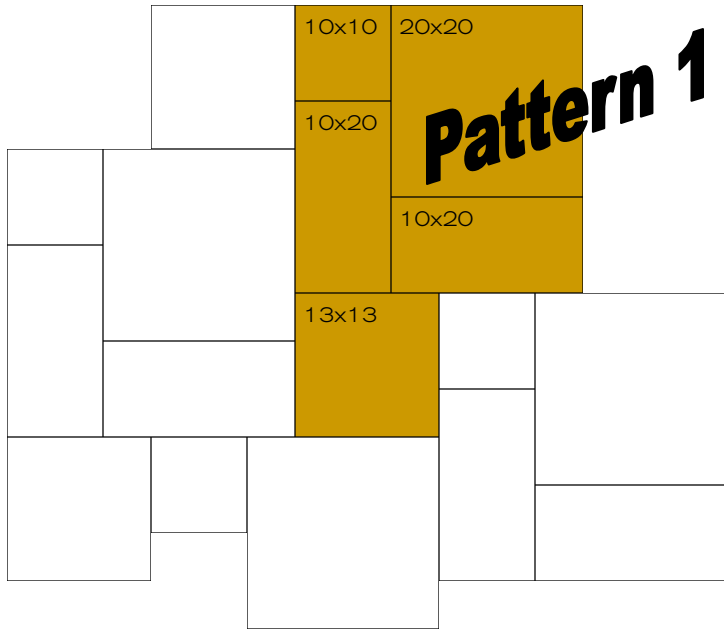

Monocibec-Century Floor Patterns

UNITED TILE

Pattern 1: Ordering Assistance

Size	% of order	Pieces	Square Feet
20x20	37.4 %	1	2.78 SF
10x20	37.4 %	2	2.78 SF
10x10	9.4 %	1	.69 SF
13x13	15.8 %	1	<u>1.17 SF</u>
Pattern:			7.42 SF

Pattern 2: Ordering Assistance

Size	% of order	Pieces	Square Feet
20x20	57.14 %	1	2.78 SF
10x20	28.58 %	1	1.39 SF
10x10	14.28 %	1	<u>.69 SF</u>
Pattern:			4.76 SF

Above sizes are available in the following series:

Pattern 4: Ordering Assistance

Size	% of order	Pieces	Square Feet
20x20	56.25 %	9	25.00 SF
10x20	31.25 %	10	13.89 SF
10x10	12.50 %	8	<u>5.56 SF</u>
Pattern:			44.44 SF

UNITED TILE

The multiple sizes of this tile allows creation of realistic stone patterns that can be used in formal or informal settings.

Size	% of order	Pieces	Square Feet
20x20	80 %	1	2.78 SF
10x10	20 %	1	<u>.69 SF</u>
Pattern:			3.47 SF