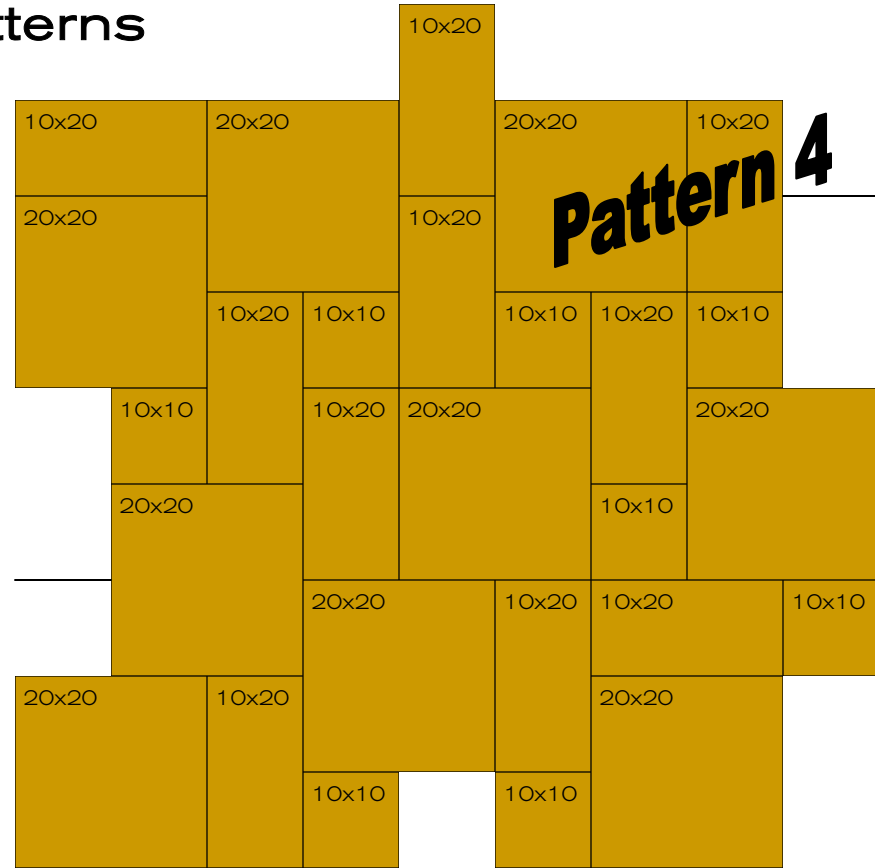

Pattern 2: Ordering Assistance

Size	% of order	Pieces	Square Feet
20x20	57.14 %	1	2.78 SF
10x20	28.58 %	1	1.39 SF
10x10	14.28 %	1	<u>.69 SF</u>
Pattern:			4.76 SF

Above sizes are available in the following series:

Monocibec: Ethnos, Graal & Domus Aurea

Century: Darwin

Monocibec-Century Floor Patterns

Pattern 3: "FORMAL"
Ordering Assistance

Size	% of order	Pieces	Square Feet
20x20	56.25 %	1	2.78 SF
10x20	31.25 %	2	2.78 SF
10x10	12.50 %	1	<u>.69 SF</u>
Pattern:			6.25 SF

Pattern 4: Ordering Assistance

Size	% of order	Pieces	Square Feet
20x20	56.25 %	9	25.00 SF
10x20	31.25 %	10	13.89 SF
10x10	12.50 %	8	<u>5.56 SF</u>
Pattern:			44.44 SF

UNITED TILE

The multiple sizes of this tile allows creation of realistic stone patterns that can be used in formal or informal settings.

Size	% of order	Pieces	Square Feet
20x20	80 %	1	2.78 SF
10x10	20 %	1	<u>.69 SF</u>
Pattern:			3.47 SF